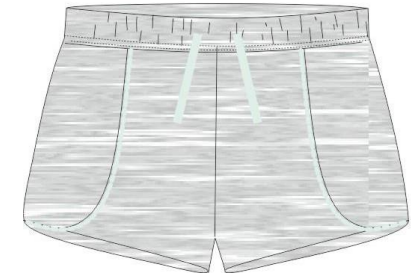

Ref-UW668, SJ, 100% Cotton
100% Cotton 150gsm, 86/92,-

Ref-
UX606,
SJ, 100%
Cotton
150 gsm,
Size-
86/92,-
134/140

Ref-UX609,
100%
ORGANIC
cotton
160 gsm,
86/92,-
134/140

Ref-UX605, SJ
TOP shell
fabric
100% Cotton
150 gsm, Size-
86/92,-
134/140

Ref- VM805
NIGHTGOWN
/ 100% Cotton
/ 160 gsm,
Size- 86/92,-
134/140

Ref- WF563, 100%
Cotton, S/J

Ref- UX607, S/J,top-100% ORGANIC cotton,Bottom-95% organic cotton,5% elastane
160 gsm, 86/92,-134/140,

Ref-UX608, S/J,top-100% ORGANIC cotton,Bottom-95% organic cotton,5% elastane
160 gsm, 86/92,-134/140

Ref-UX610, SJ 100%Cotton 150 gsm, 86/92,-134/140

Ref-UX611, S/J,top-100% ORGANIC cotton,150 GSM

Ref- VM809, TOP
100%Cotton 160 gsm,
92-158/164

Ref-VR464, 100% Cotton 150 gsm, S/j, 86/92-134/140

Ref- VR465, S/J 100% Cotton 160 gsm, 86/92-158/164

Ref- VM833, 100%, Cotton 160 gsm, 86/92-158/164

Ref- WF547, SJ top 100% Cotton 155gsm, Size- 86/92-134/140

Ref- WF549, 100% Cotton 150gsm, Size- 86/92-134/140

Ref- WF551, top 95% Cotton, 5% Elastane BROS VOL. 38 150gsm