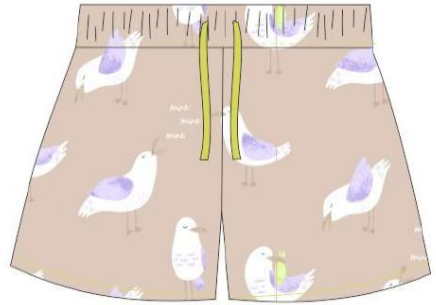

LUG1610036-00 / PYJAMAS S/S,S/J, 100% COTTON, KNITTED 160GR, SIZES 92CM-146CM

LUG1610043-00 / PYJAMAS L/S, 98% COTTON, 2% VISCOSE, 160GR SINGLE JERSEY, SIZES 92CM-134CM

LUG1620006-00 / PYJAMAS L/S, 100% COTTON, 160GR SINGLE JERSEY, SIZES 134CM-170CM

LUG1620007-01 / LEGGINGS, 93% COTTON, 5% ELASTANE, 2% VISCOSE, 160GR SINGLE JERSEY

TL963, SJ TOP 100% Cotton 140 gsm, 92-158/164

TL967, S/J top AND bottom 100%Cotton 150 gsm,SIZE- 86/92-158/164

TL968, S/J top AND bottom 100%Cotton 150 gsm,SIZE- 86/92-158/164,

TL964, SJ NIGHTGOWN 100%Cotton 150 GSM, SIZE-92-158/164

7151W, 100% Cotton 160 GSM,
SIZE-92-158/164

5006

263

295

Y302 5006, 100% Cotton S/J-180 GSM,
122/128

**LUG1520072 / BATHROBE, 100%
POLYESTER, 240GR CORAL FLEECE, SIZES 134CM-170CM**