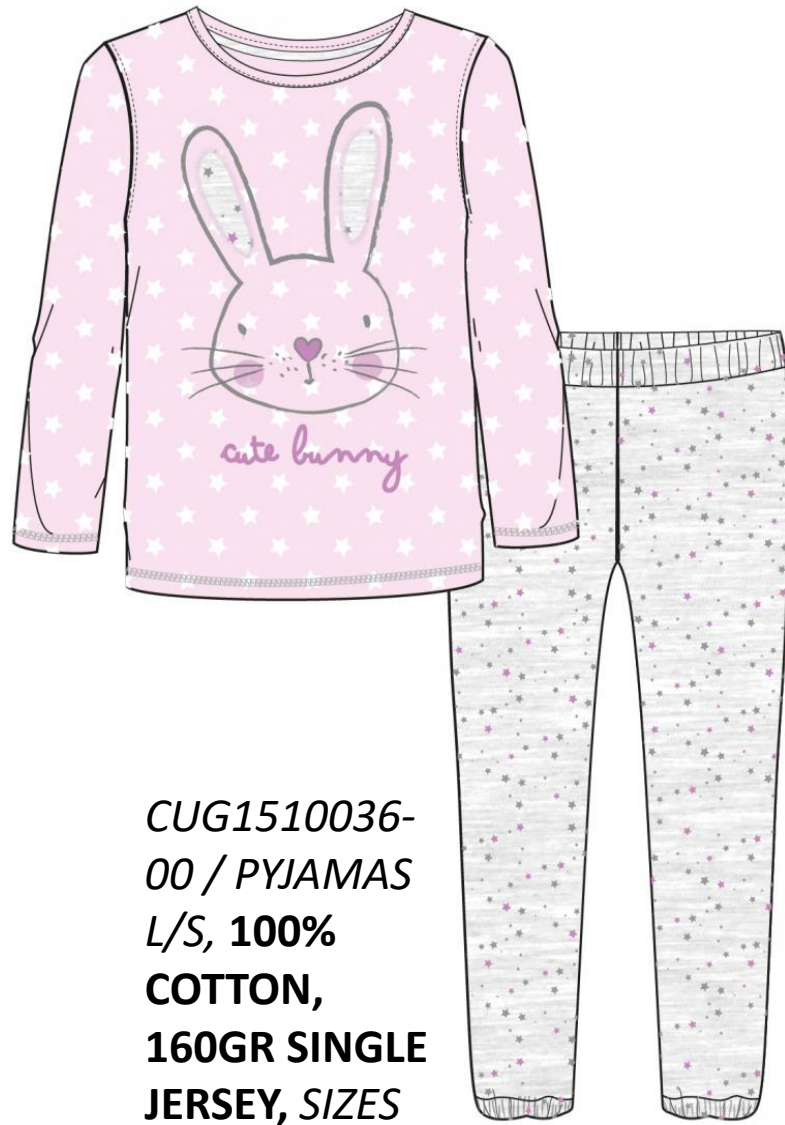

Ref- 5560X
,100%Cotton 160 gsm,
Size-86/92-158/164

Ref- 5561X,S/J
95%Cotton, 5%Elastane
170 gsm

*CUG1421223-00 / PYJAMAS S/S, 100% COTTON, KNITTED 160GR,
SIZES 134CM-170CM*

*CUG1510033-00 /
PYJAMAS L/S, 100%
COTTON, 220GR RIB
1X1, SIZES 92CM-
134CM*