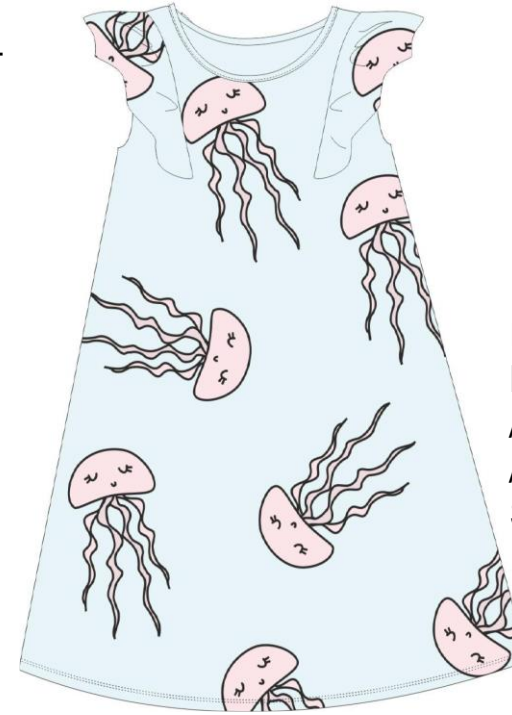

Ref- UW667,
TOP,100%Co
tton,
BOTTOM
95%Cotton,
5%Elastane

Ref- UW669, SJ TOP
100% Cotton 150
gsm, Size- 86/92,-
134/140

Ref- UW671, NIGHTDRESS
100% Cotton ORGANIC COTTON 150
GSM, Size- 86/92,-134/140

Ref-Top-99% cotton,1% viscose,
Grey mélangé, Bottom-
100% Cotton 15gsm, Size-
86/92,-134/140

Ref-UW668, SJ, 100% Cotton
100% Cotton 150gsm, 86/92,-

Ref-
UX606,
SJ, 100%
Cotton
150 gsm,
Size-
86/92,-
134/140

Ref-UX609,
100%
ORGANIC
cotton
160 gsm,
86/92,-
134/140

Ref-UX605, SJ
TOP shell
fabric
100% Cotton
150 gsm, Size-
86/92,-
134/140

Ref- VM805
NIGHTGOWN
/ 100% Cotton
/ 160 gsm,
Size- 86/92,-
134/140

Ref- WF563, 100%
Cotton, S/J

Ref- UX607, S/J,top-100% ORGANIC cotton,Bottom-95% organic cotton,5% elastane
160 gsm, 86/92,-134/140,

Ref-UX608, S/J,top-100% ORGANIC cotton,Bottom-95% organic cotton,5% elastane
160 gsm, 86/92,-134/140

Ref-UX610, SJ 100%Cotton 150 gsm, 86/92,-134/140

Ref-UX611, S/J,top-100% ORGANIC cotton,150 GSM

Ref- VM809, TOP
100%Cotton 160 gsm,
92-158/164

Ref-VR464, 100% Cotton 150 gsm, S/j, 86/92-134/140

Ref- VR465, S/J 100% Cotton 160 gsm, 86/92-158/164