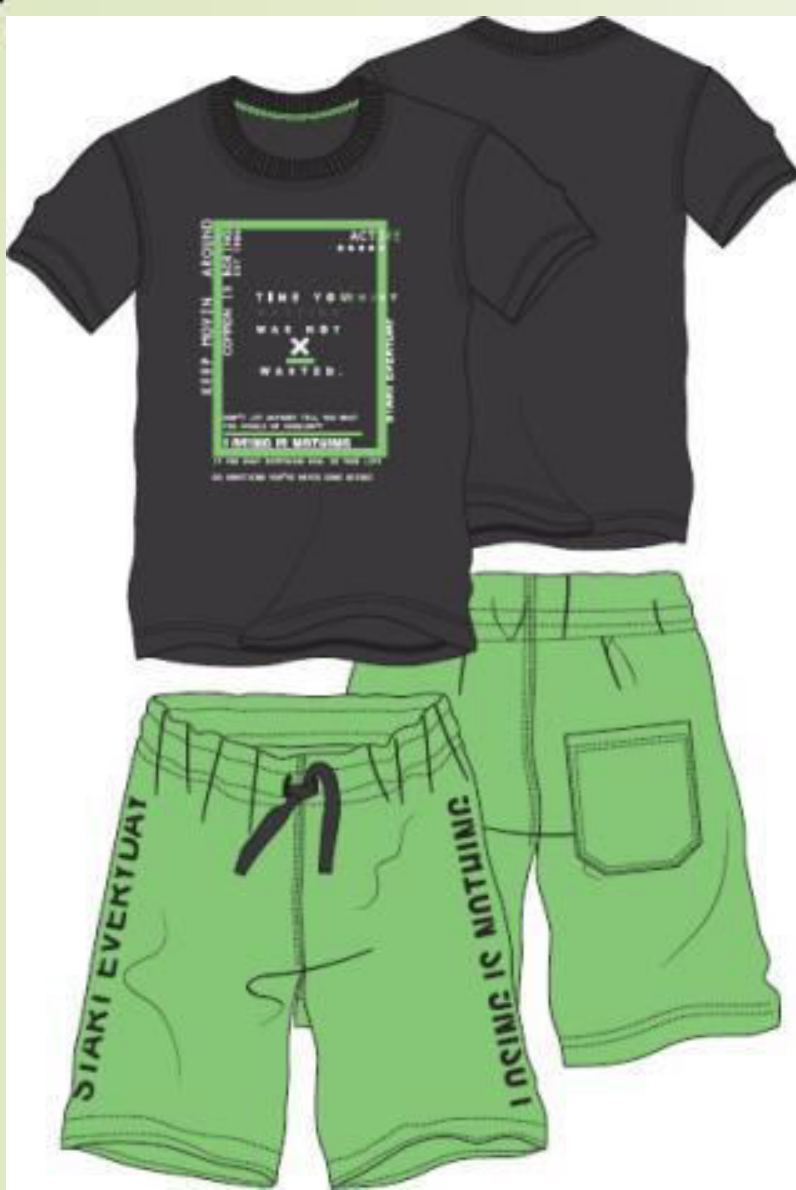

32C6541, TOP 100% Cotton
150 gsm, SIZE-92CM-
128CM

32C6546, S/J100% Cotton 160 gsm, SIZE-62CM-134 CM

32C7542 ,S/J100% Cotton 160 gsm, SIZE-62CM-134 CM

32C7546, S/J100% Cotton 160 gsm, SIZE-62CM-134 CM

32C8544, S/J100%Cotton 160
gsm,SIZE-62CM-134 CM

32C8548, S/J100%Cotton 160
gsm,SIZE-62CM-134 CM

TL957, S/J100%Cotton 160 gsm,
SIZE-92-158/164

TL953, S/J100%Cotton 160 gsm,
SIZE-92-158/164,

TL952, S/J100%Cotton 160 gsm,
SIZE-92-158/164